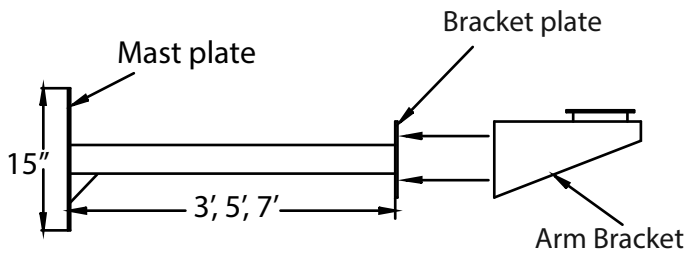

Wall Mount Extension Bracket  
Series EXT-WM

Ceiling Mount Extension Bracket  
Series EXT-CM

Floor Mount Extension Bracket  
Series EXT-FM

The Series EXT is available in (3) lengths: 3', 5', or 7'. The main support mast is of 2" x 3" steel tubing. The mast plate and bracket plate are of 1/4" steel.

The arm bracket will mount directly to the bracket plate, which is welded to the mast. The EXT is also supplied with a triangular support plate, which is welded to the mast and the mast plate. The EXT is painted with an industrial grade black finish. For correct model number, add the length of the EXT after the type unit required.