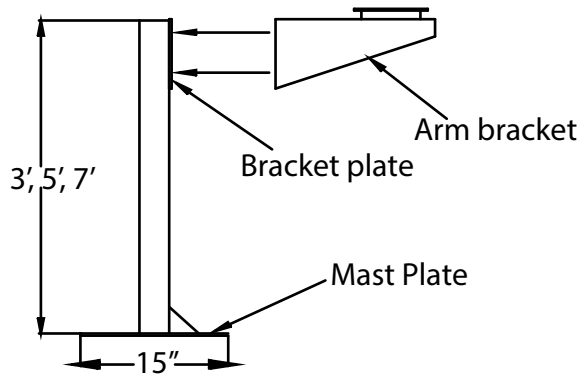

Wall Mount Extension Bracket  
Series EXT-WM

Ceiling Mount Extension Bracket  
Series EXT-CM

Floor Mount Extension Bracket  
Series EXT-FM

The Series EXT is available in (3) lengths: 3', 5', or 7'. The main support mast is of 2" x 3" steel tubing. The mast plate and bracket plate are of 1/4" steel.

The arm bracket will mount directly to the bracket plate, which is welded to the mast. The EXT is also supplied with a triangular support plate, which is welded to the mast and the mast plate. The EXT is painted with an industrial grade black finish. For correct model number, add the length of the EXT after the type unit required.