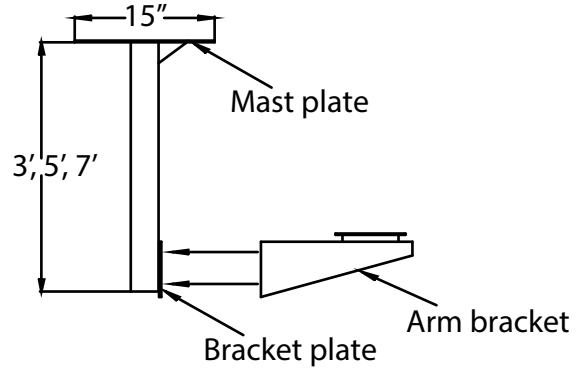

Wall Mount Extension Bracket  
Series EXT-WM

Ceiling Mount Extension Bracket  
Series EXT-CM

Floor Mount Extension Bracket  
Series EXT-FM

The Series EXT is available in (3) lengths: 3', 5', or 7'. The main support mast is of 2" x 3" steel tubing. The mast plate and bracket plate are of 1/4" steel.

The arm bracket will mount directly to the bracket plate, which is welded to the mast. The EXT is also supplied with a triangular support plate, which is welded to the mast and the mast plate. The EXT is painted with an industrial grade black finish. For correct model number, add the length of the EXT after the type unit required.