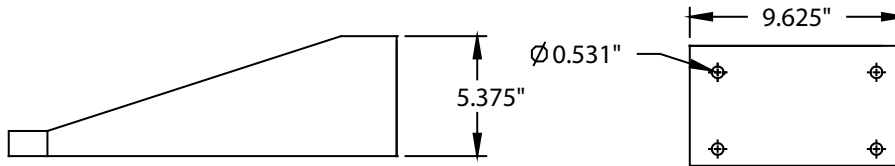

**Series 15000-TT  
6" Tube Type Arm Wall Bracket**

**Series 15000-TT  
8" Tube Type Arm Wall Bracket**