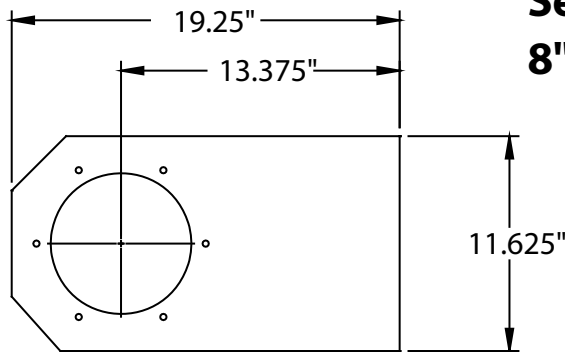

**Series 15000-TT  
6" Tube Type Arm Wall Bracket**

**Series 15000-TT  
8" Tube Type Arm Wall Bracket**